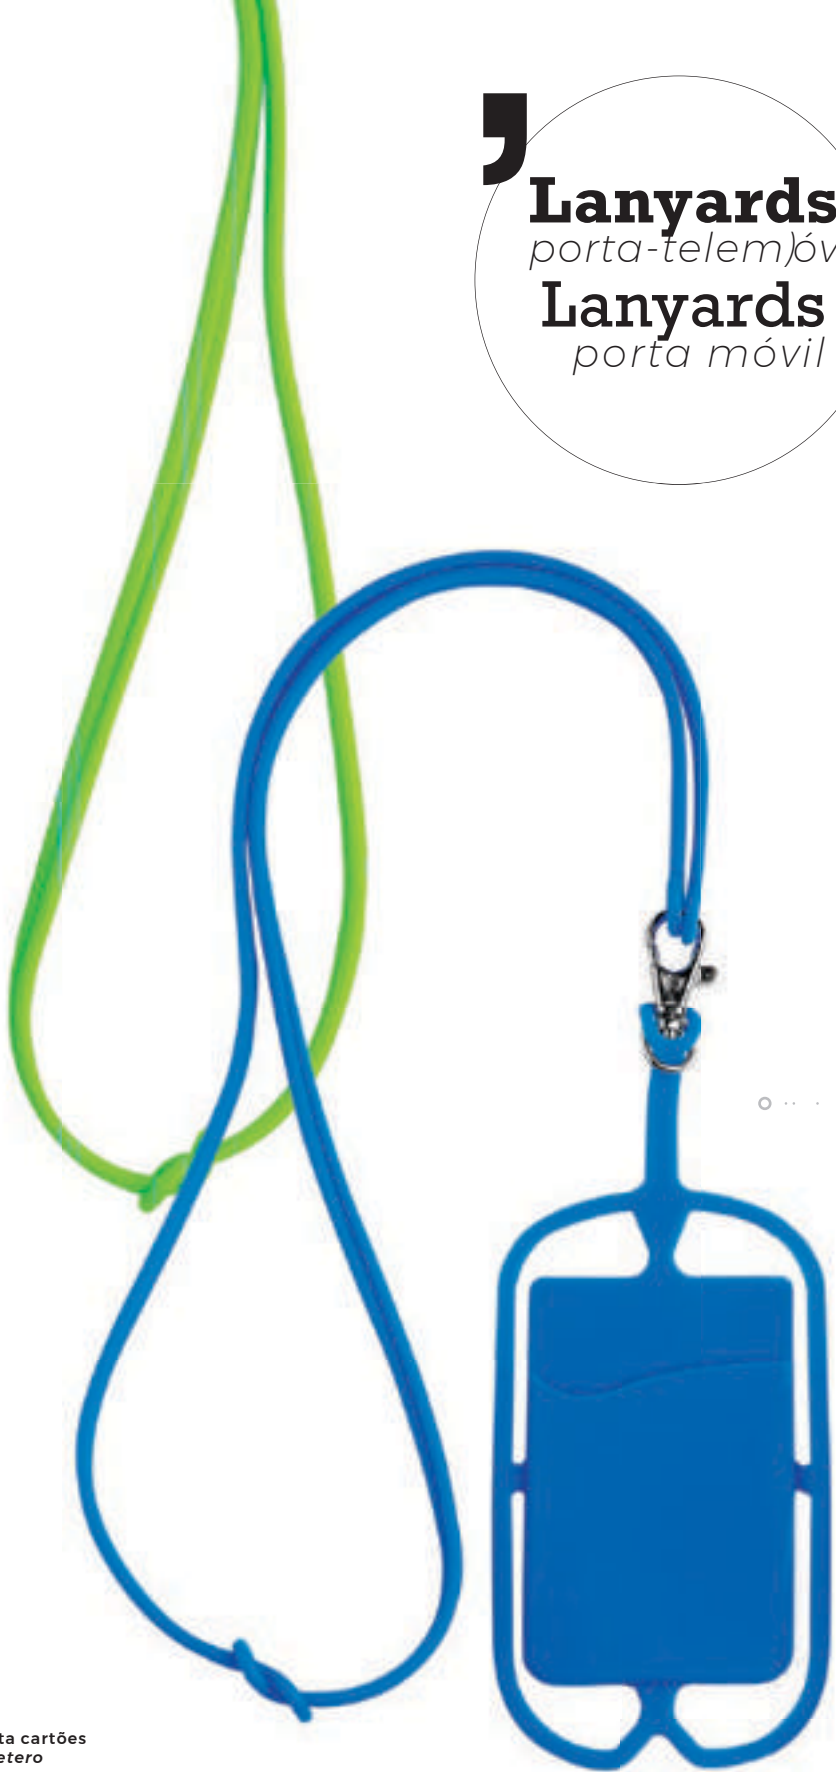

# RPET

Sustainable & responsible

IP140864  
**Daily**

NEW

Lanyard porta-telemóvel em RPET  
*Lanyard porta móvil en RPET*

150x Ø 0,5cm /D, J

00 11 95

**Lanyards**  
*porta-telemóvel*  
**Lanyards**  
*porta móvil*